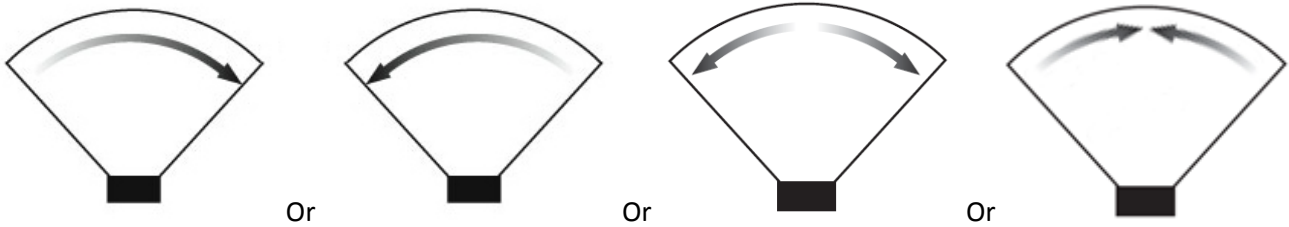

Specs: 21s x 19mm 230 Degree
Fusing: All Shots Simultaneous
Igniton: 1 Ematch Port
Packing: 1/1

Lollipop

Specs: 7s x 40mm
Fusing: All Shots Simultaneous
Ignition: 1 Ematch Port
Packing: 4/1

FanSlice

Specs: 13s x 25mm
Fusing: Fast Sweep
Ignition: 3 Ematch Ports (Center & Each Side)
Packing: 6/1

FanSweep

Packing: 1/1
Specs: 11s x 25mm 150 Degree
Fusing: Fast Sweep (2 Ematch Ports)
Ignition: 3 Ematch Ports (Center & One Side)

SuperSweep